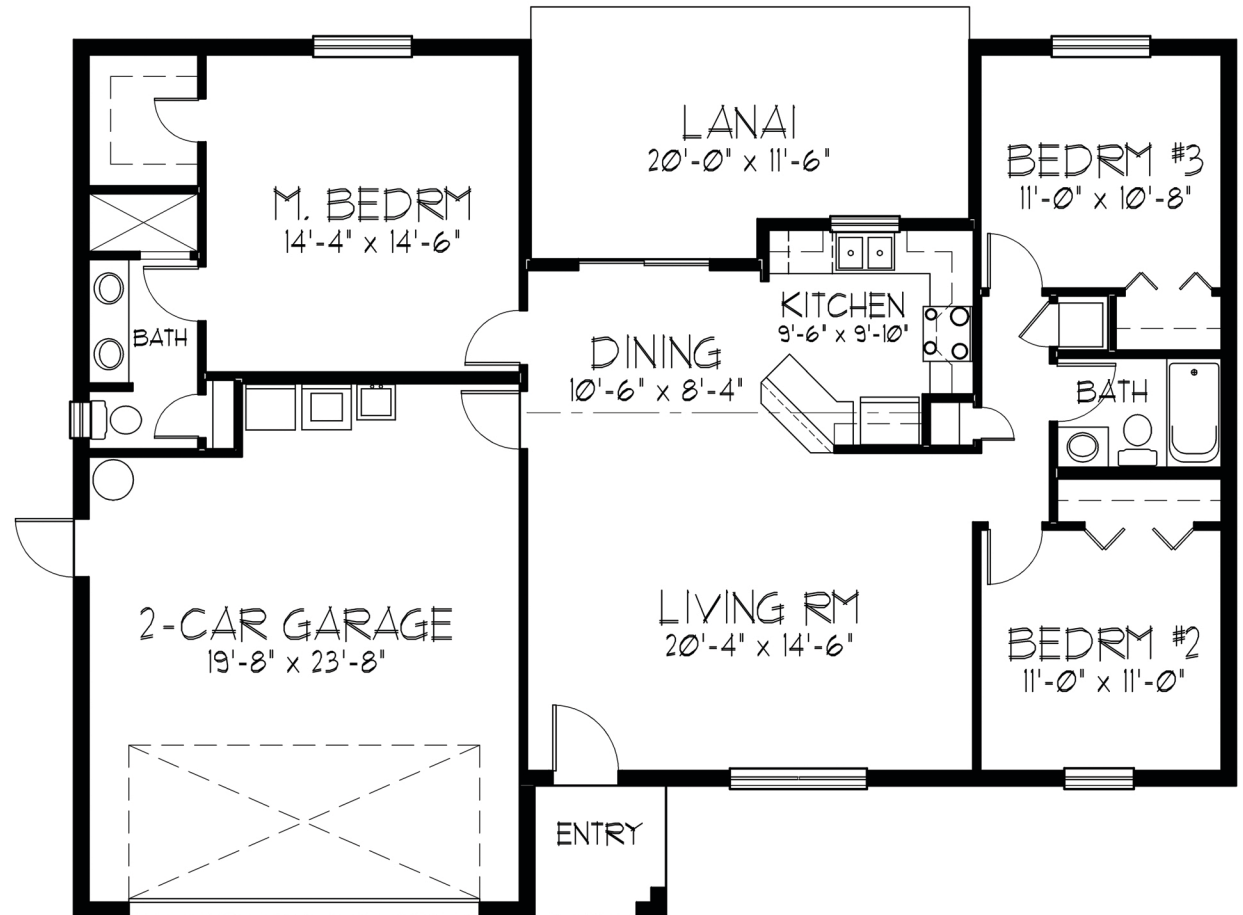

Square Footage

Living	1272
Lanai	182
Entry	36
Garage	473

Total = 1963 sq. ft.

PORTER
CONTRACTING, INC.

LIC.# CBC1257064

3579 South Access Road, Suite G
Englewood, FL 34224
Office: (941) 445-8595
Cell: (941) 468-4040
Email: eli@portergc.com

© 2011 Porter Contracting, Inc.